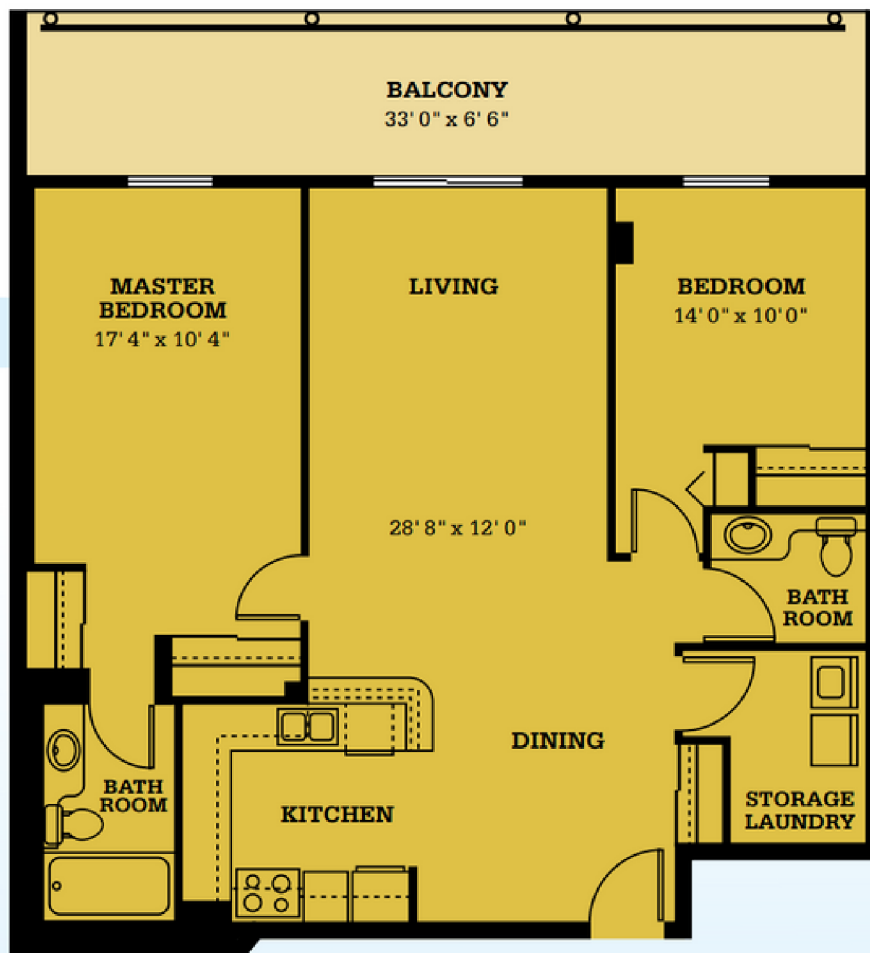

Downtown Living

AT
Fred Douglas Chateau

The Alliance

983 SQ.FT (East)
 994 SQ.FT (West)

Suite styles may vary. Room sizes are approximate.

FRED DOUGLAS
 CHATEAU

430 Webb Place
 Winnipeg, Manitoba R3B 3J7

freddouglaschateau.ca

FLOORS
 2 TO 15

FLOORS
 16 TO 18