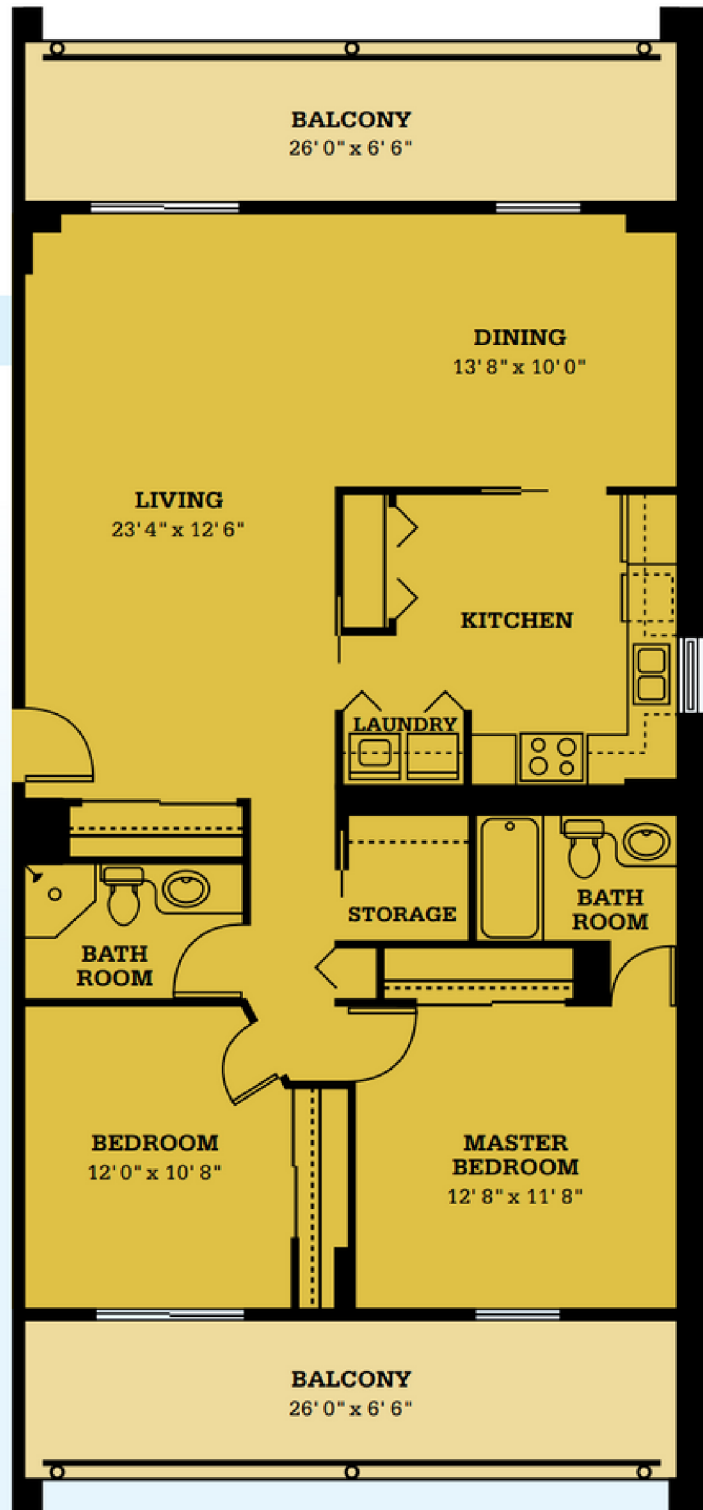

## The Lodge

1,192 SQ.FT

FLOORS  
2 TO 15

FLOORS  
16 TO 18

**FRED DOUGLAS  
CHATEAU**

430 Webb Place  
Winnipeg, Manitoba R3B 3J7  
[freddouglaschateau.ca](http://freddouglaschateau.ca)

Suite styles may vary. Room sizes are approximate.