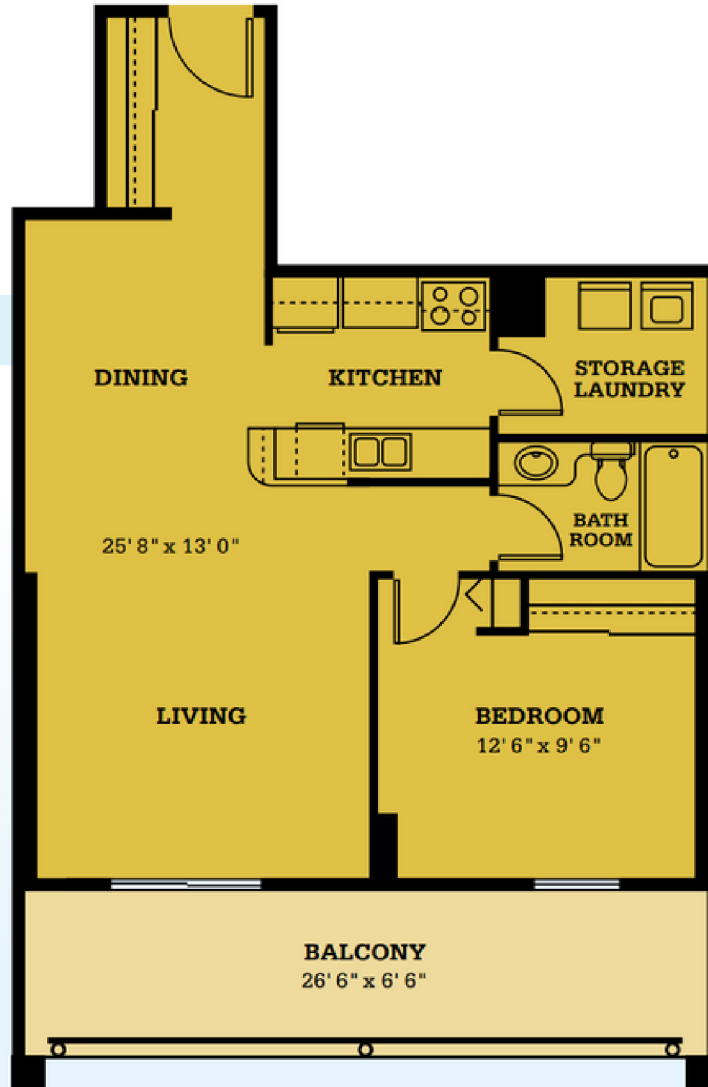

Downtown Living

AT
**Fred Douglas
Chateau**

The Club

740 SQ.FT

Suite styles may vary. Room sizes are approximate.

430 Webb Place
Winnipeg, Manitoba R3B 3J7
freddouglaschateau.ca