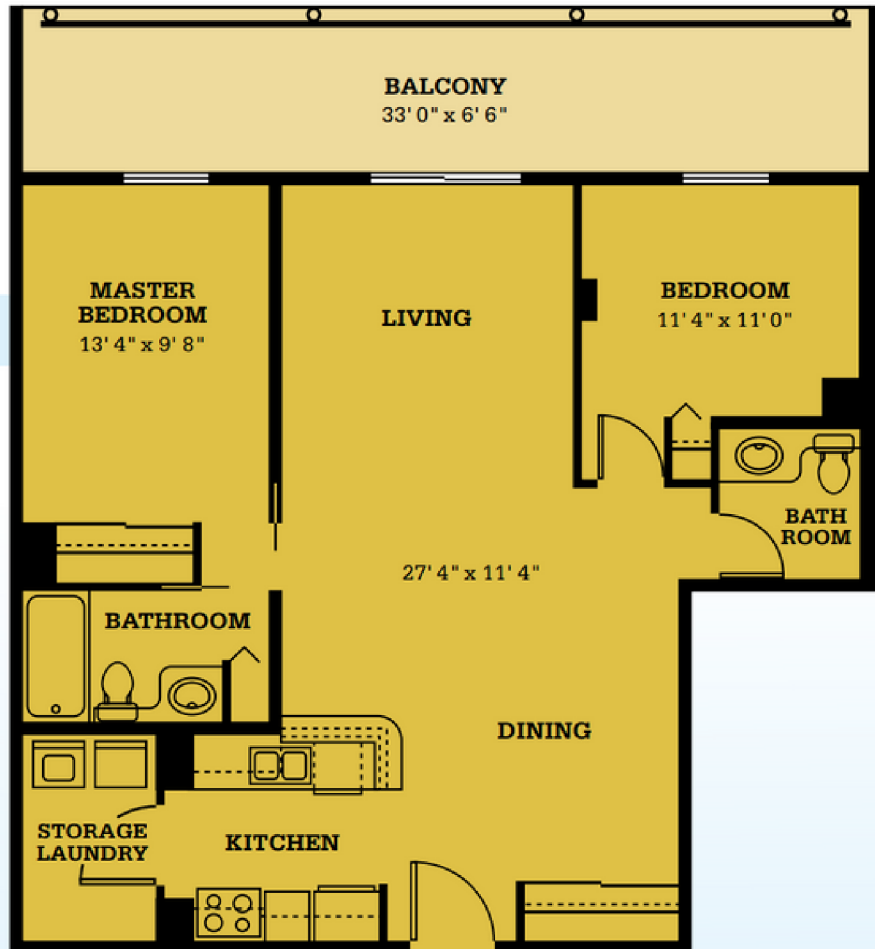

Downtown Living

AT

Fred Douglas Chateau

The Guild

910 SQ.FT

Suite styles may vary. Room sizes are approximate.

430 Webb Place
 Winnipeg, Manitoba R3B 3J7
freddouglaschateau.ca