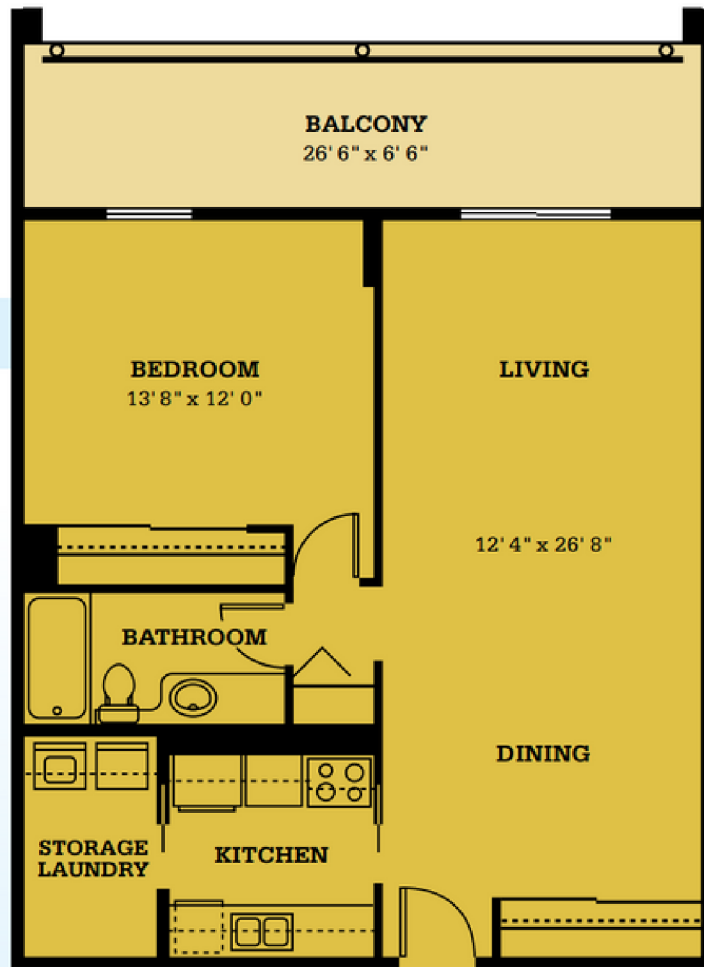

Downtown Living

AT
Fred Douglas Chateau

The League

814 SQ.FT

Suite styles may vary. Room sizes are approximate.

430 Webb Place
 Winnipeg, Manitoba R3B 3J7
freddouglaschateau.ca